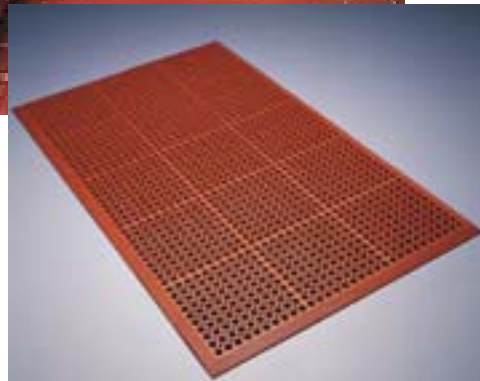

Specialty Mats

Food Service Mat

Chair Mat

ECOLOO Interlocking PVC Tile

Gym Mat

Corrugated Rubber Runner

Anti-Static Mat

- **Switchboard matting**
 - insulates against shock around high-voltage electrical apparatus
- **Static Dissipative Mat**
 - dissipates static electricity
- **Static Conductive mat**
 - drain static fast
 - grounding cord connected

Laundry Mat

Customized Logo Mat

COCONUT HUSK – VINYL BACKED ENTRANCE MAT

This is a natural fibre mat that has a thick coir brush and a heavy-duty vinyl backing. It has excellent scrubbing and moisture absorption properties. It can also be cut to any shape and size to suit your requirement. These mats come in natural colors but we can customize your mat with different colors and designs.

Standard Sized Car Mat

Economy **LUNE CUSHION CAR MAT**
A Pleasure to Look at & A Breeze to Maintain

One Standard Size Fits Most Cars

- **Finest Grade and Attractive Colours**
 Made from the finest durable vinyl. Comes in 7 attractive colours to match the colour of your car.
- **Traps Dirt**
 Always remains clean as dirt just disappears below the surface.
- **Easy Cleaning**
 Cleaning is easy. Simply turn the mat over and shake. Can also be vacuumed or rinsed with water.
- **Extra Comfort**
 Soft and comfortable cushion to provide that extra comfort.
- **Comes In Two Sizes**
 Economy and Executive

Manufactured by **PRINCESTON INTERNATIONAL (S) PTE LTD**

LUNE Japan

High Quality Customized Car Mat
A pleasure to look at ~ A breeze to maintain

Colours Available:

- **Finest Grade and Attractive Colours**
 Made from the finest durable vinyl. Comes in various attractive colours to match the colour of your car.
- **Traps Dirt**
 Always remains clean as dirt just disappears below the surface.
- **Easy Cleaning**
 Cleaning is easy. Simply turn the mat over and shake. Can also be vacuumed or rinsed with water.
- **Extra Comfort**
 Soft and comfortable cushion to provide that extra comfort.