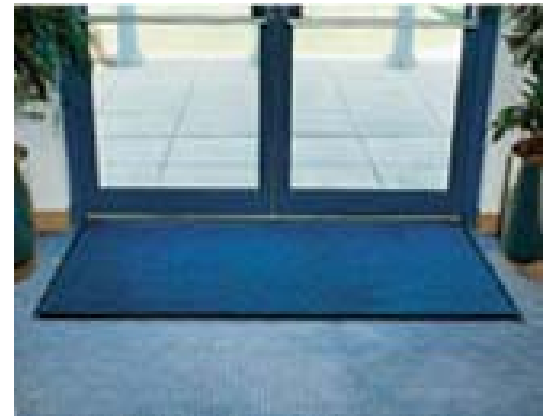

Specialty Mats

Food Service Mat

Chair Mat

ECOLOO Interlocking PVC Tile

Gym Mat

Corrugated Rubber Runner

Anti-Static Mat

- **Switchboard matting**
 - insulates against shock around high-voltage electrical apparatus
- **Static Dissipative Mat**
 - dissipates static electricity
- **Static Conductive mat**
 - drain static fast
 - grounding cord connected

Laundry Mat

Customized Logo Mat

COCONUT HUSK – VINYL BACKED ENTRANCE MAT

This is a natural fibre mat that has a thick coir brush and a heavy-duty vinyl backing. It has excellent scrubbing and moisture absorption properties. It can also be cut to any shape and size to suit your requirement. These mats come in natural colors but we can customize your mat with different colors and designs.

Standard Sized Car Mat

Economy **LUNE CUSHION CAR MAT**
A Pleasure to Look at & A Breeze to Maintain

One Standard Size Fits Most Cars

- **Finest Grade and Attractive Colours**
 Made from the finest durable vinyl. Comes in 7 attractive colours to match the colour of your car.
- **Traps Dirt**
 Always remains clean as dirt just disappears below the surface.
- **Easy Cleaning**
 Cleaning is easy. Simply turn the mat over and shake. Can also be vacuumed or rinsed with water.
- **Extra Comfort**
 Soft and comfortable cushion to provide that extra comfort.
- **Comes In Two Sizes**
 Economy and Executive

Manufactured by **PRINCESTON INTERNATIONAL (S) PTE LTD**

LUNE Japan

High Quality Customized Car Mat
A pleasure to look at ~ A breeze to maintain

Colours Available:

- **Finest Grade and Attractive Colours**
 Made from the finest durable vinyl. Comes in various attractive colours to match the colour of your car.
- **Traps Dirt**
 Always remains clean as dirt just disappears below the surface.
- **Easy Cleaning**
 Cleaning is easy. Simply turn the mat over and shake. Can also be vacuumed or rinsed with water.
- **Extra Comfort**
 Soft and comfortable cushion to provide that extra comfort.